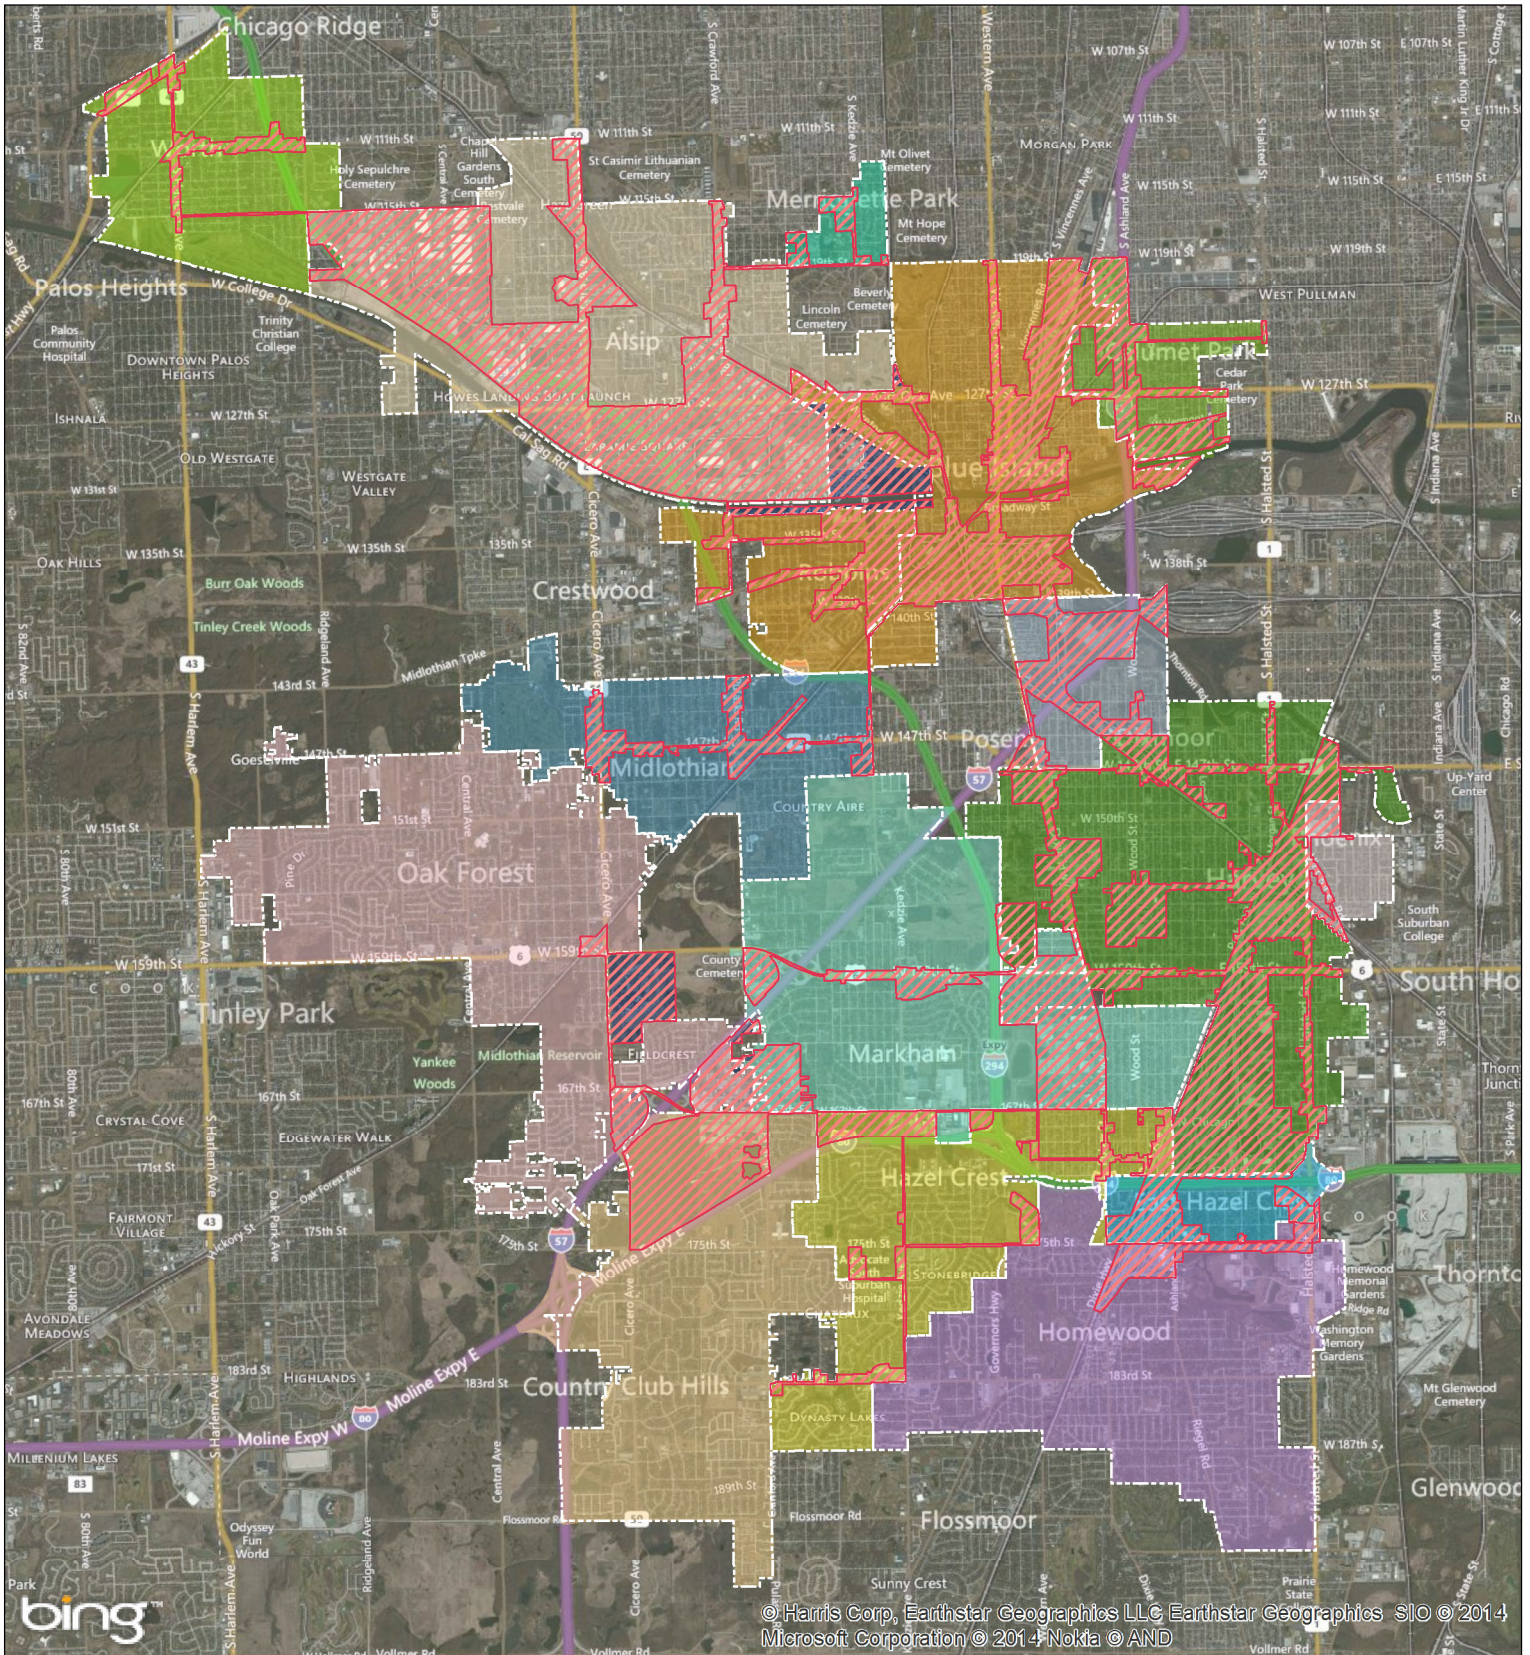

# Exhibit A Cal-Sag Enterprise Zone Map

Alsip/Blue Island/Calumet Park/Country Club Hills/Dixmoor/East Hazel Crest/  
Harvey/Hazel Crest/Homewood/Markham/Merrionette Park/Midlothian/Oak Forest/  
Phoenix/Robbins/Unincorporated Cook County/Worth

© Harris Corp, Earthstar Geographics LLC Earthstar Geographics SIO © 2014  
Microsoft Corporation © 2014 Nokia © AND

	Enterprise Zone		Dixmoor		Markham		Robbins
	Alsip		East Hazel Crest		Merrionette Park		Unincorporated Cook County
	Blue Island		Harvey		Midlothian		Worth
	Calumet Park		Hazel Crest		Oak Forest		
	Country Club Hills		Homewood		Phoenix		

**Enterprise Zone Total Area = 14.38 (Sq. Mi.)**